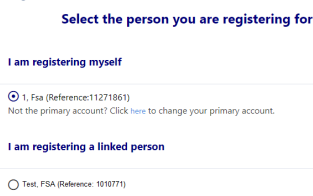

## Step 2

Select Get Started

Sign into your Football Account or create an account

*# Tip - if you have played previously you should have an account. DO NOT create a new account as you may lose your playing history. If you can't remember your details contact support*

## Step 3

Select if you are registering yourself, a linked person or a new person

*# Tip - if you are a parent your child's details should appear as a linked person. Ensure you are using the same email address. If your details don't appear contact support before creating a new registration.*