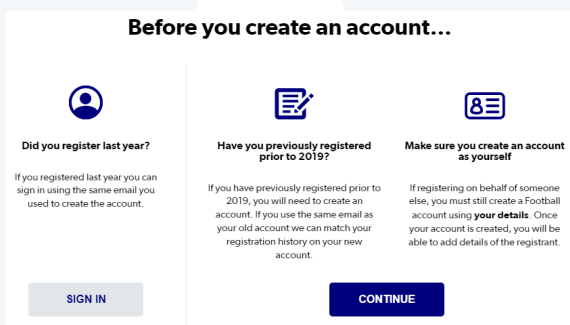

## Step 1

Go to [playfootball.com.au](http://playfootball.com.au)

Select Re-registering to play this season

Enter your Club Name

## Step 2

Select Get Started

Sign into your Football Account or create an account

*# Tip - if you have played previously you should have an account. DO NOT create a new account as you may lose your playing history. If you can't remember your details contact support*